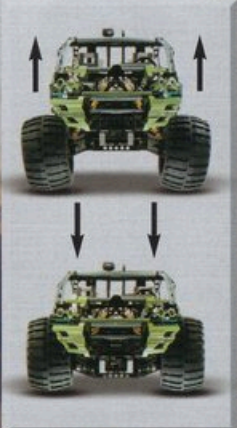

NEW!

Pumping Pistons

Over 17"

Steer with control knob.

Press button to raise pneumatic gull-wing doors.

Large air filled tires have awesome suspension!

Includes building instructions for an alternate 4x4 Buggy Racer.